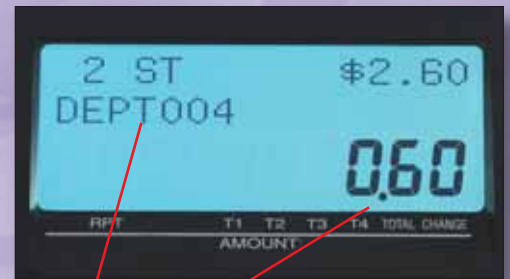

PCR-T470

Designed for Your Retail Needs

FEATURES:

- X Compact & Sleek cabinet design
 - X 25 departments
 - X PLU's (max. 2,000 items)
 - X On demand help instructions
 - X Clerks (40)
 - X Operator LCD display with 2 line Alpha/1 line numeric
 - X Single station thermal printer (58mm) with drop & load paper loading
 - X Pre-loaded Graphic & Waterwork logo's for printing on receipt
 - X Serial port for integrated credit card transactions
 - X Electronic journal (8,000 lines)
 - X Age verification
 - X Anti-bacterial keyboard (ISO 22196)
 - X Cash drawer with slot (4 bill/5 coin)
-
- X Dimensions & Weight: 7.8" (H) x 13" (W) x 14.1" (D)/ 12 lbs. 2 oz.

Operator LCD display with
2 line Alpha/
1 line numeric