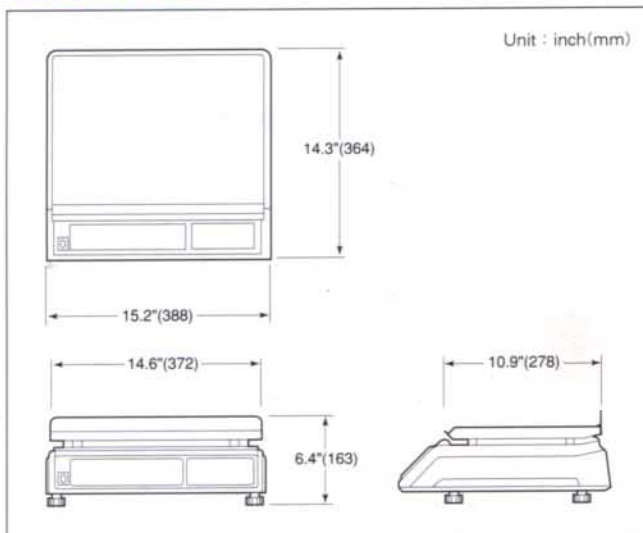

SPACE 2000 Low Profile Price Computing Scale

FEATURES

- Zero, Tare, Tare Save, and PrePack Keys
- VFD Displays
- Stainless Steel Platter
- 1/2 lb. and 1/4 lb. Keys, where allowed
- 999 Programmable Price Look Up's (PLU's)
- Auto Span Adjustment
- Auto Zero Tracking
- RS 232C Interface

SPECIFICATIONS

Model	S - 2000
Weighing Capacity	30 × 0.01 lbs / 15 kg × 5 kg
Display Digit	Total price / Weight / Unit price (6 / 5 / 6)
Display Designators	Zero and Tare
Maximum Tare	-30.00 lb / -9.995 kg
Power Source	AC 120 V, 60 Hz
Power Consumption	Approx. 10 W
Operating Temperature	-10°C ~ +40°C (14°F ~ 104°F)
Platter Size (inch / mm)	14.6(W) × 10.9(D) / 372(W) × 278(D)
Dimensions (inch / mm)	15.3(W) × 14.3(D) × 6.4(H) / 388(W) × 364(D) × 163(H)
Product Weight	17.1 lb / 7.8 kg

DIMENSIONS

Display On The Rear Side