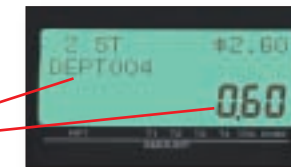

Operator LCD display with 2 line Alpha/ 1 line numeric